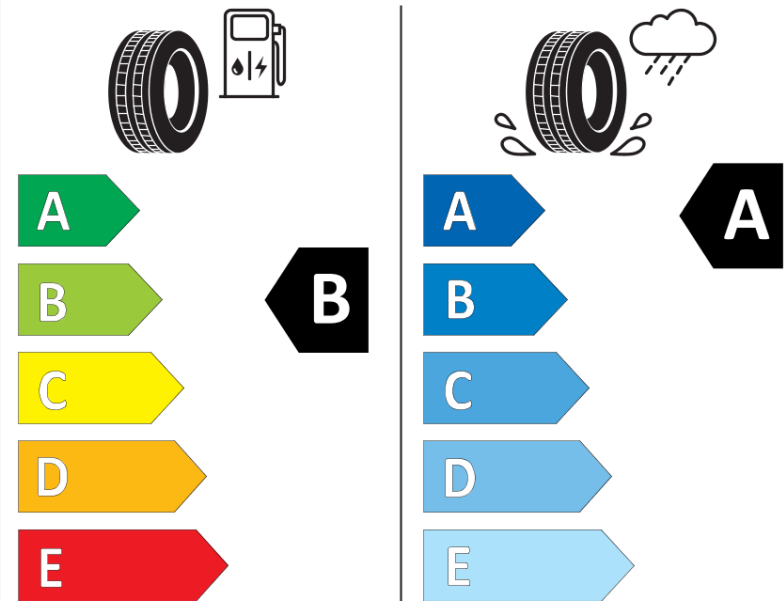

Product Information Sheet

Delegated Regulation (EU) 2020/740

Supplier name or trademark	MICHELIN
Commercial name or trade designation	ENERGY SAVER+
Tyre type identifier	111723
Tyre size designation	205/55R16
Load-capacity index	91
Speed category symbol	H
Fuel efficiency class	B
Wet grip class	A
External rolling noise class	B
External rolling noise value	70
Severe snow tyre	No
Ice tyre	No
Date of start of production	20/11
Date of end of production	
Load version	SL
Additional information	205/55 R16 91H TL ENERGY SAVER+ GRNX MI

ENERG

MICHELIN

111723

205/55R16 91 H

C1

2020/740